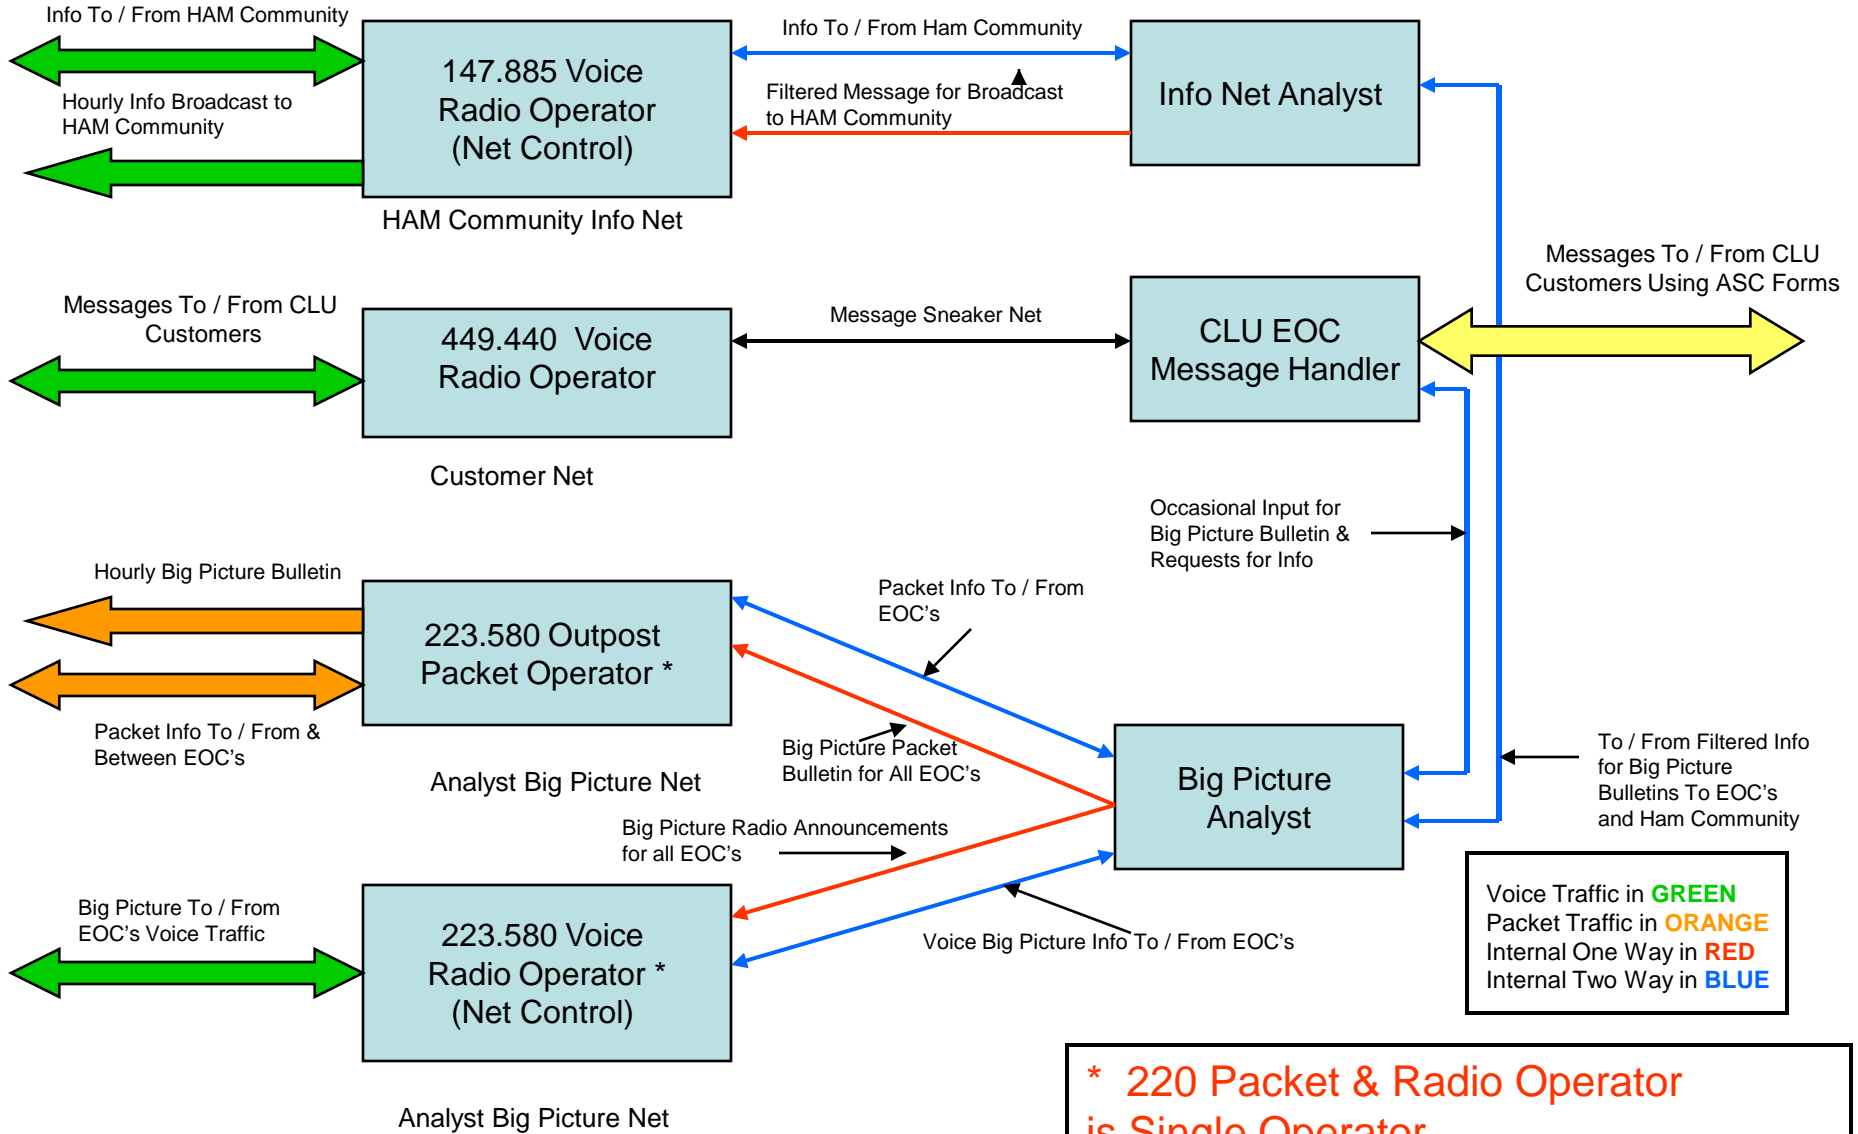

California Lutheran University ACS Emergency Workflow

*** 220 Packet & Radio Operator is Single Operator**